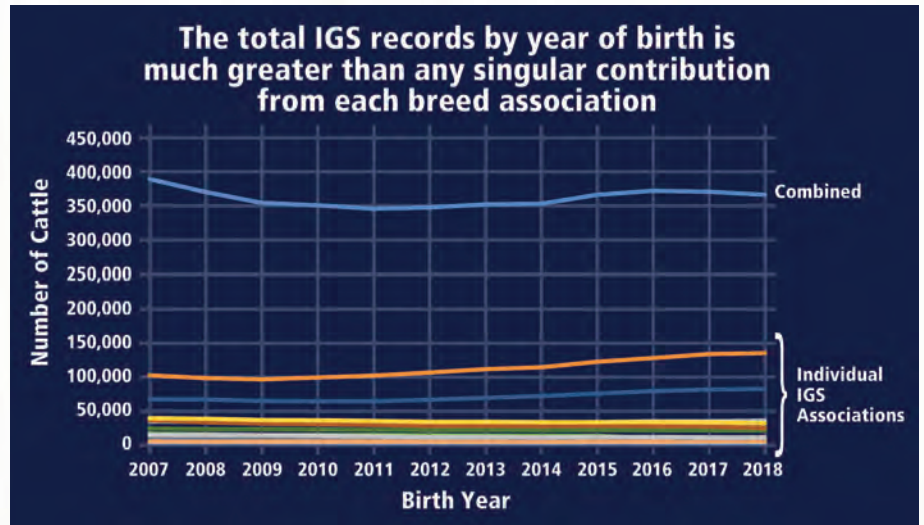

This same phenomenon plays out in breed association politics as well. If a breed association's mentality is to make that association number one, they will start elbowing, pushing, and shoving to "win." When the common good is to provide tools for the commercial cattle industry, this completely changes the dynamics. Now the breed associations can collaborate and work together toward helping the commercial cattle industry have the most accurate tools at their disposal.

We are so fortunate to work with a collective of team-oriented breed associations through International Genetic Solutions (IGS). It is invigorating to connect with the staff of the various breed associations to join forces and problem solve together. This summer we worked on a project that highlighted these benefits. We had one-on-one meetings with each association in IGS and went through the individual data entering the genetic evaluation. It was a great opportunity to see how each association is adding to the IGS evaluation and also how each association is benefiting from the IGS collective.

The Power of Collaboration

The total data in the IGS genetic evaluation dwarfs any singular database contribution. By pooling the information into one genetic evaluation, all associations gain better genetic predictions than any could do alone.

As of June of 2021, the ASA had 12,979 bulls in the ASA database who also have progeny in another breed registry in the IGS collective. If the ASA were in a genetic evaluation all by ourselves, we would have close to 2.3 million progeny from these ~13,000 bulls, which is a healthy amount of data. But, by having one joint genetic evaluation, we add over 2 million more progeny to these 13,000 bulls, bringing the total to just over 4.3 million progeny records. This of course adds quite a bit of data to the 13,000 bulls, but also all of their relatives benefit from the additional progeny records.

We pulled similar numbers for each organization in IGS and saw the same pattern across all the breed associations using the IGS genetic evaluation. Some breed associations saw an increase of nearly 14 times the amount of data through the collaborative efforts of IGS than if they had their own separate evaluation. IGS clearly shows the benefits of working as a team toward the most accurate genetic predictions rather than attempting genetic predictions alone. Genetic evaluation is a team sport!