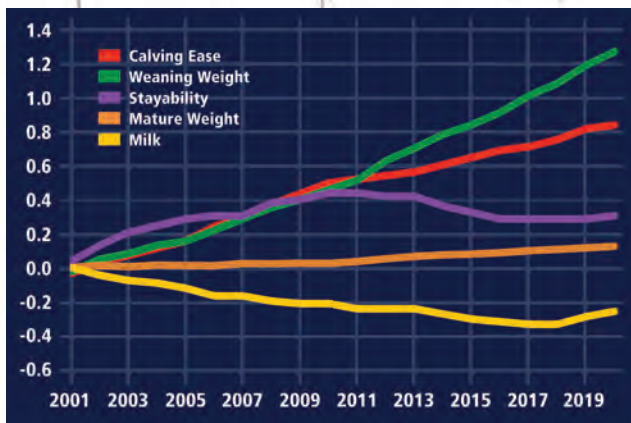

AMERICA'S COW

Simmental, SimAngus™, SimAngus HT, and Simbrah.

Meet America's all-purpose cow – gentle and consistent, with calves that give the heterosis boost commercial cattlemen need to stay profitable.

Simmental cows set the bar for fertility, weaning weights and exceptional calving ease suited to a variety of environments. Simmental cows are adaptable, built to last in heat, fescue or high altitudes.

Maternal Trait Genetic Trends

Purebred Simmental in past 20 years

Simmental genetics bring calving ease, early growth, and cow longevity while keeping feed costs at a minimum.

Breed	Mature Cow Wt.
Hereford	1,419
Angus	1,410
Red Angus	1,409
Simmental	1,404

Source: USDA MARC

$All Purpose Index ($API)

predicts cow herd profitability using valuable traits like cow longevity (STAY) and calving ease while keeping pressure on terminal traits.

Compare the profit potential of two Simmental bulls using $API

1. 1 Bull A's $API = $120 and Bull B's $API = $180
2. 2 Breeding 25 females/year
3. 3 Used for 5 years

Bull	1 $API		2 # Females per year		3 # years using the bull		Profit Potential	
A	$120	X	25	X	5	=	$15,000	
B	$180	X	25	X	5	=	$22,500	
Difference							=	$7,500

Just like an EPD, compare two bulls to see the expected difference in profit. Bull B is likely to result in direct revenue and expense savings of an additional $7,500 over the course of five years. Plug in your numbers for 1, 2, and 3 to compare your potential earnings.

MORE MEANS MORE

More carcass weight, live weight, muscle and marbling. More profit.

Simmental calves reliably perform in the feedyard – with better growth, better structure and fewer health problems. Simmental cattle add pounds without sacrificing marbling.

Backed by the most comprehensive beef cattle genetic database, the American Simmental Association offers commercial producers more selection and marketing tools than any other breed association.

All to strengthen your bottom line.