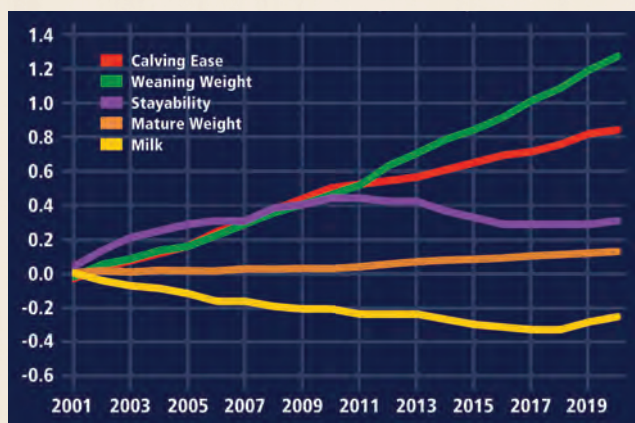

In addition, our data, along with data from the USDA Meat Animal Research Center and the American Angus Association, show that Simmental-influenced females are now significantly smaller and more moderate than their purebred Angus counterparts. This is not an observation of "good" or "bad," but rather an observation that the commercial sector needs multiple genetic sources that can help build a low-maintenance, profitable cow herd while continuing to answer the industry's demand for terminal merit.

"A large percentage of the cattle we feed have Simmental influence. Simmental has what a lot of cows need: more carcass weight, more live weight, more ribeye area, and still keeps the marbling intact."

- Tom Williams, Chappell Feedlot

Simmental cows set the bar for fertility, weaning weights, and exceptional calving ease suited to a variety of environments. Simmental cows are adaptable, built to last in heat, fescue, or high altitudes.

Maternal Trait Genetic Trends

Purebred Simmental in past 20 years

Simmental genetics bring calving ease, early growth, and cow longevity while keeping feed costs at a minimum.

Breed	Mature Cow Wt.
Hereford	1,419
Angus	1,410
Red Angus	1,409
Simmental	1,404

Source: USDA MARC

$All Purpose Index ($API)

Predicts cow herd profitability using valuable traits like cow longevity (STAY) and calving ease while keeping pressure on terminal traits.

Compare the profit potential of two Simmental bulls using $API

1. 1 Bull A's $API = $120 and Bull B's $API = $180
2. 2 Breeding 25 females/year
3. 3 Used for 5 years

Bull	1 $API		2 # Females per year		3 # years using the bull		Profit Potential	
A	$120	X	25	X	5	=	$15,000	
B	$180	X	25	X	5	=	$22,500	
Difference							=	$7,500

Just like an EPD, compare two bulls to see the expected difference in profit. Bull B is likely to result in direct revenue and expense savings of an additional $7,500 over the course of five years. Plug in your numbers for 1, 2, and 3 to compare your potential earnings.