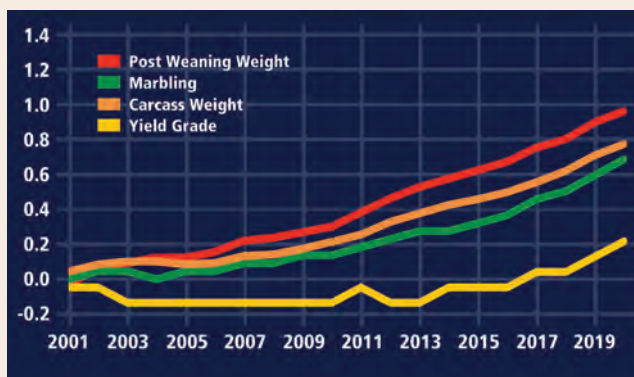

Terminal Trait Genetic Trends

Purebred Simmental in past 20 years

$Terminal Index ($TI)

Predicts profitability when all calves are harvested.

Trait	Simmental rank compared to other Continental breeds
Marbling	First
Carcass Weight	Second
Back Fat	Second
Post Weaning Gain	First

Source: USDA MARC

Simmental cattle bring marbling and growth without too much fat. Simmental genetics perfectly complement British strengths and weaknesses for an ideal carcass.

By keeping the profitability of the **commercial cattle industry** at the heart of Simmental genetic tools, ASA members have built profitable cattle for both maternal and terminal beef cattle needs.