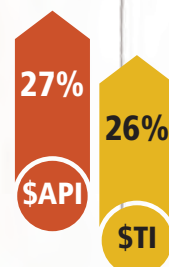

◆ $API increased 27% and $TI increased 26% in the last 20 years. This translates to an average increased profit of $3,375 per bull when used to sire replacement heifers and harvesting remaining calves or $2,000 when all calves are harvested.