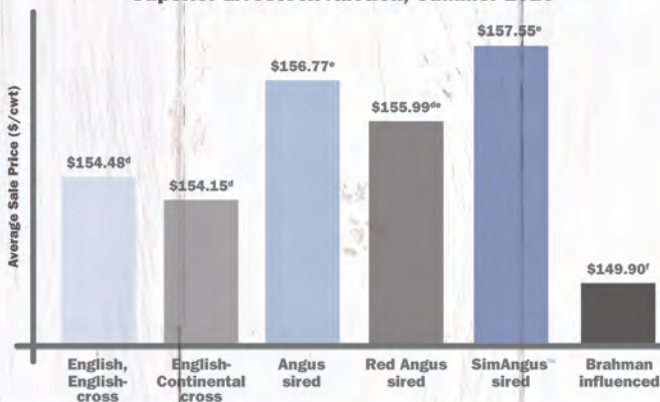

EFFECT OF SIRE BREED ON SALE PRICE OF BEEF STEER CALVES

Superior Livestock Auction, Summer 2020^a

SimAngus™-sired steer calves sold through Superior Livestock Auction in summer 2020 earned **more at sale time** than all other calves.^b

It's no wonder the percentage of **SimAngus™** calves marketed through the industry's largest video auction has grown **eightfold** since 2010.

Want low-risk, high-potential calves with earning potential?

STAND STRONG SIMMENTAL

406-587-4531 • simmental.org

^a For lots of 50 head or more. ^b Kansas State University, December 2020, Superior Livestock Auction data analysis of 3,280 lots, 594,900 head of beef calves marketed during summer 2020. (P<.0001)
^c Lots that qualified for breed-related programs were excluded from the model due to potential confounding effects with sire breed analysis and, for many, few lots in the data.
^{d, e, f} Means without a common superscript differ (P<0.05). Lots of calves in breed-identified groups were sired by bulls from the respective breeds and out of dams with no Brahman influence.